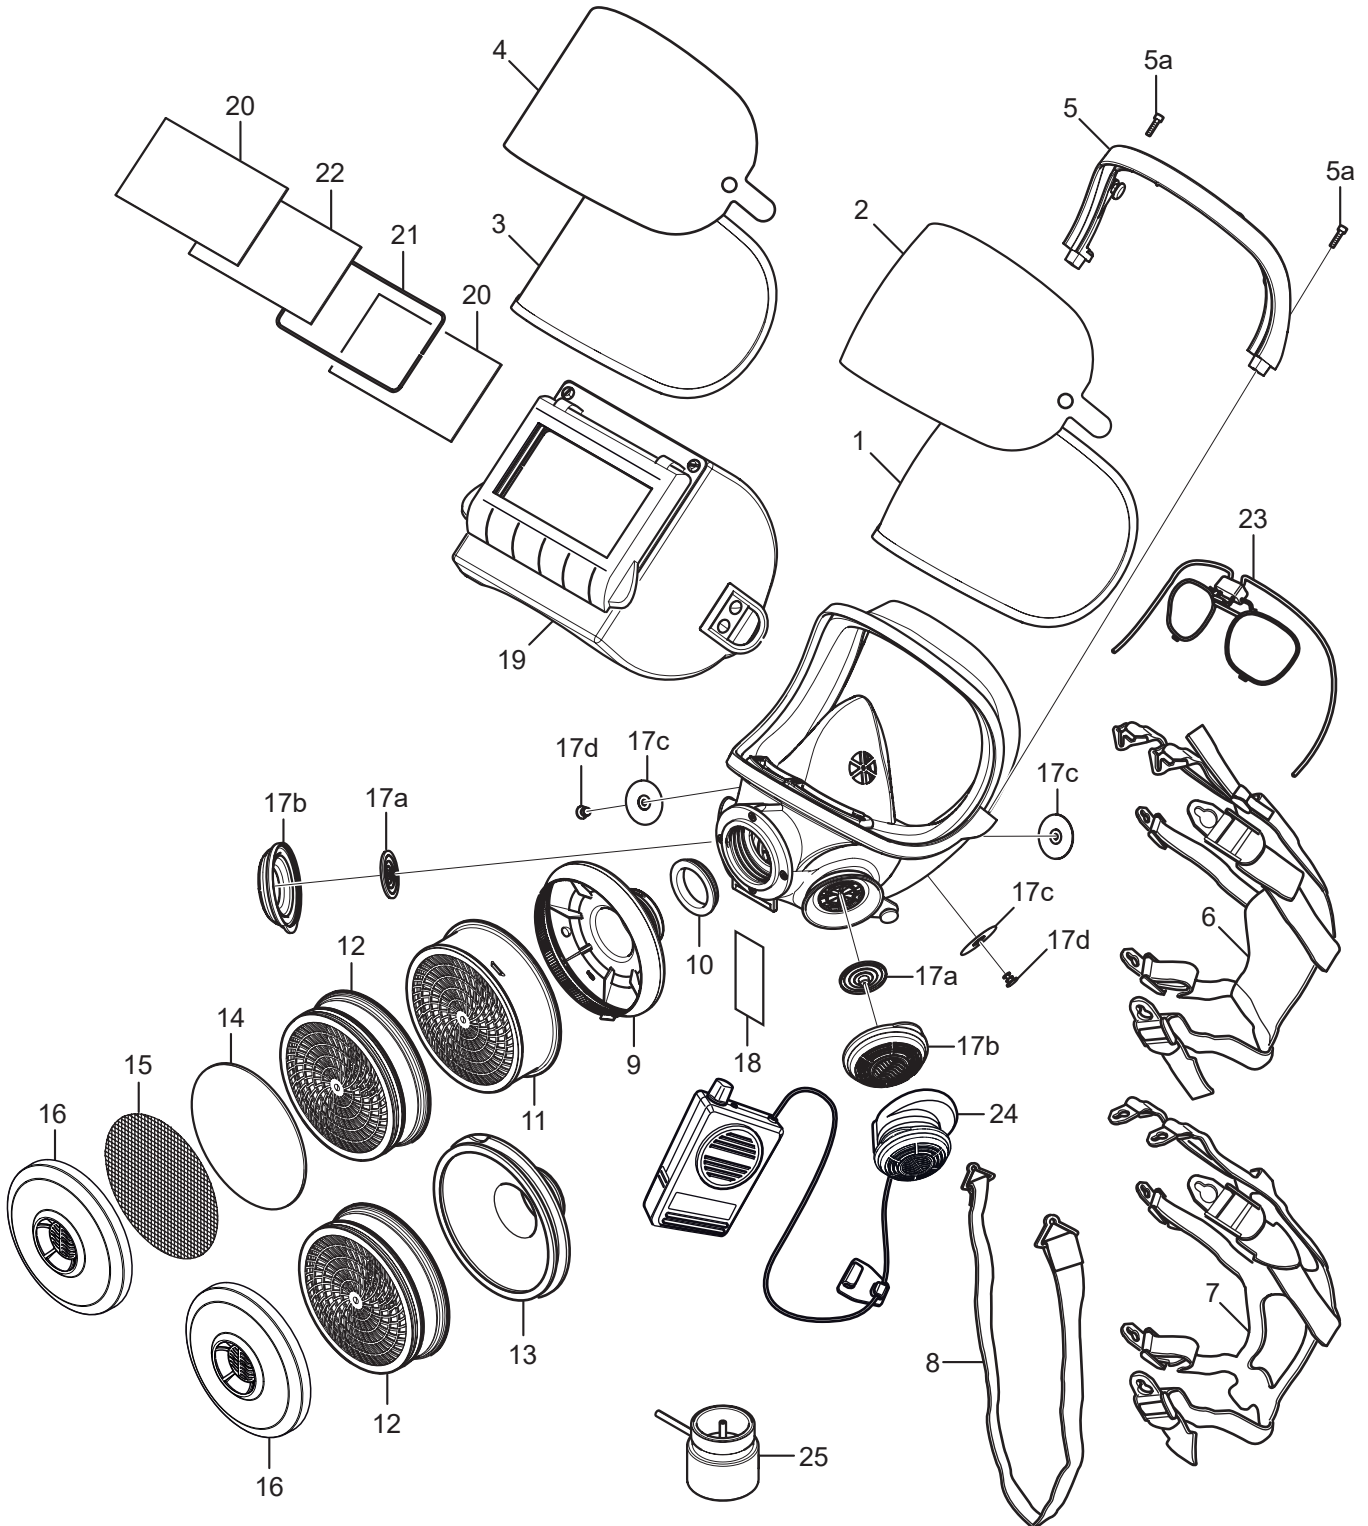

SR 200

EN

Spare parts / Accessories

No.	Description	Ordering No.
1.	PC-visor SR 366 (polycarbonate)	R01-1201
2.	Peel-offs SR 343 for PC-visor	T01-1204
3.	Glass visor SR 365 (laminated glass)	T01-1203
4.	Peel-offs SR 353 for glass visor	T01-1205
5.	Upper frame half	R01-1202
5a.	Screw x2	-
6.	Head harness, fabric	R01-1203
7.	Head harness, rubber SR 340	T01-1215
8.	Carrier strap	R01-1206
9.	Filter adapter SR 280-3	H09-0212
10.	Seal	R01-1205
11.	Gas filter (SR 217 A1, SR 218 A2, SR 315 ABE1, SR 294 A2B2E1, SR 297 ABEK1, SR 298 A2AX, SR 215 K1, SR 295 K2, SR 299-2 ABEK-Hg-P3)	-
12.	Particle filter SR 510 P3 R	H02-1312
13.	Particle filter adapter SR 611	T01-1223
14.	Pre-filter SR 221	H02-0312
15.	Steel net disc SR 336	T01-2001
16.	Pre-filter holder	R01-0605
17.	Set of membranes	R01-1204
17a.	Exhalation x2	-
17b.	Valve covers x2	-
17c.	Inhalation x3	-
17d.	Dowels x2	-
18.	Name label SR 368	R09-0101
19.	Welding cassette SR 84	T01-1212
20.	Protective lens	R03-0507
21.	Retaining clip	R03-0518
22.	Welding lens EN 10 60x110	R03-0510
	Welding lens EN 11 60x110	R03-0511
	Welding lens EN 12 60x110	R03-0512
23.	Spectacle frame SR 341	T01-1201
24.	Small talk/Voice amplifier SR 324	T01-1217
25.	Test adapter SR 370	T01-1206
26.	Protective hood SR 64	H09-0301
27.	Protective hood short SR 345	H09-1012
	Protective hood long SR 346	H09-1112
28.	Storage box SR 344	T01-1214
29.	Storage bag 4.5 l SR 339-1	H09-0113
	Storage bag 6.3 l SR 339-2	H09-0114
30.	Cleaning tissue SR 5226. Box of 50.	H09-0401