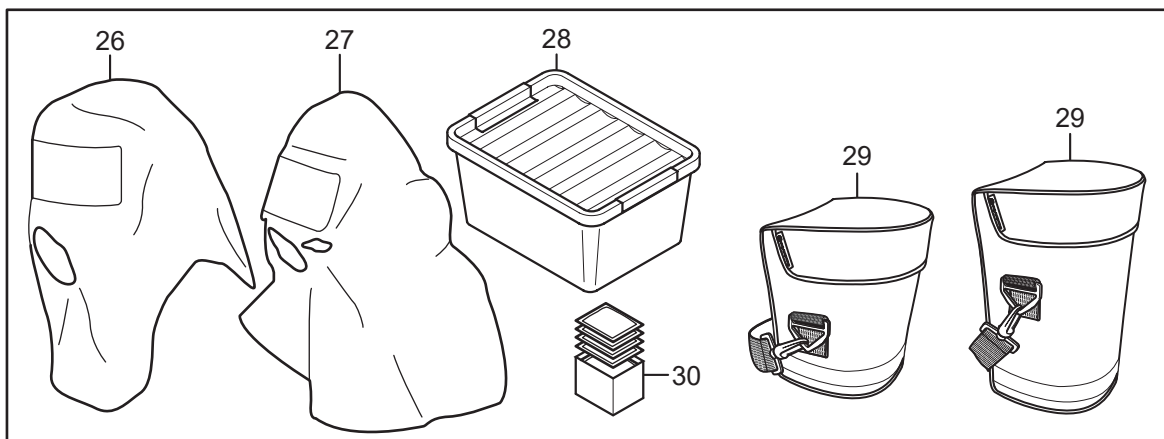

SR 200

EN

Spare parts / Accessories

No.	Description	Ordering No.
1.	PC-visor SR 366 (polycarbonate)	R01-1201
2.	Peel-offs SR 343 for PC-visor	T01-1204
3.	Glass visor SR 365 (laminated glass)	T01-1203
4.	Peel-offs SR 353 for glass visor	T01-1205
5.	Upper frame half	R01-1202
5a.	Screw x2	-
6.	Head harness, fabric	R01-1203
7.	Head harness, rubber SR 340	T01-1215
8.	Carrier strap	R01-1206
9.	Filter adapter SR 280-3	H09-0212
10.	Seal	R01-1205
11.	Gas filter (SR 217 A1, SR 218 A2, SR 315 ABE1, SR 294 A2B2E1, SR 297 ABEK1, SR 298 A2AX, SR 215 K1, SR 295 K2, SR 299-2 ABEK-Hg-P3)	-
12.	Particle filter SR 510 P3 R	H02-1312
13.	Particle filter adapter SR 611	T01-1223
14.	Pre-filter SR 221	H02-0312
15.	Steel net disc SR 336	T01-2001
16.	Pre-filter holder	R01-0605
17.	Set of membranes	R01-1204
17a.	Exhalation x2	-
17b.	Valve covers x2	-
17c.	Inhalation x3	-
17d.	Dowels x2	-
18.	Name label SR 368	R09-0101
19.	Welding cassette SR 84	T01-1212
20.	Protective lens	R03-0507
21.	Retaining clip	R03-0518
22.	Welding lens EN 10 60x110	R03-0510
	Welding lens EN 11 60x110	R03-0511
	Welding lens EN 12 60x110	R03-0512
23.	Spectacle frame SR 341	T01-1201
24.	Small talk/Voice amplifier SR 324	T01-1217
25.	Test adapter SR 370	T01-1206
26.	Protective hood SR 64	H09-0301
27.	Protective hood short SR 345	H09-1012
	Protective hood long SR 346	H09-1112
28.	Storage box SR 344	T01-1214
29.	Storage bag 4.5 l SR 339-1	H09-0113
	Storage bag 6.3 l SR 339-2	H09-0114
30.	Cleaning tissue SR 5226. Box of 50.	H09-0401